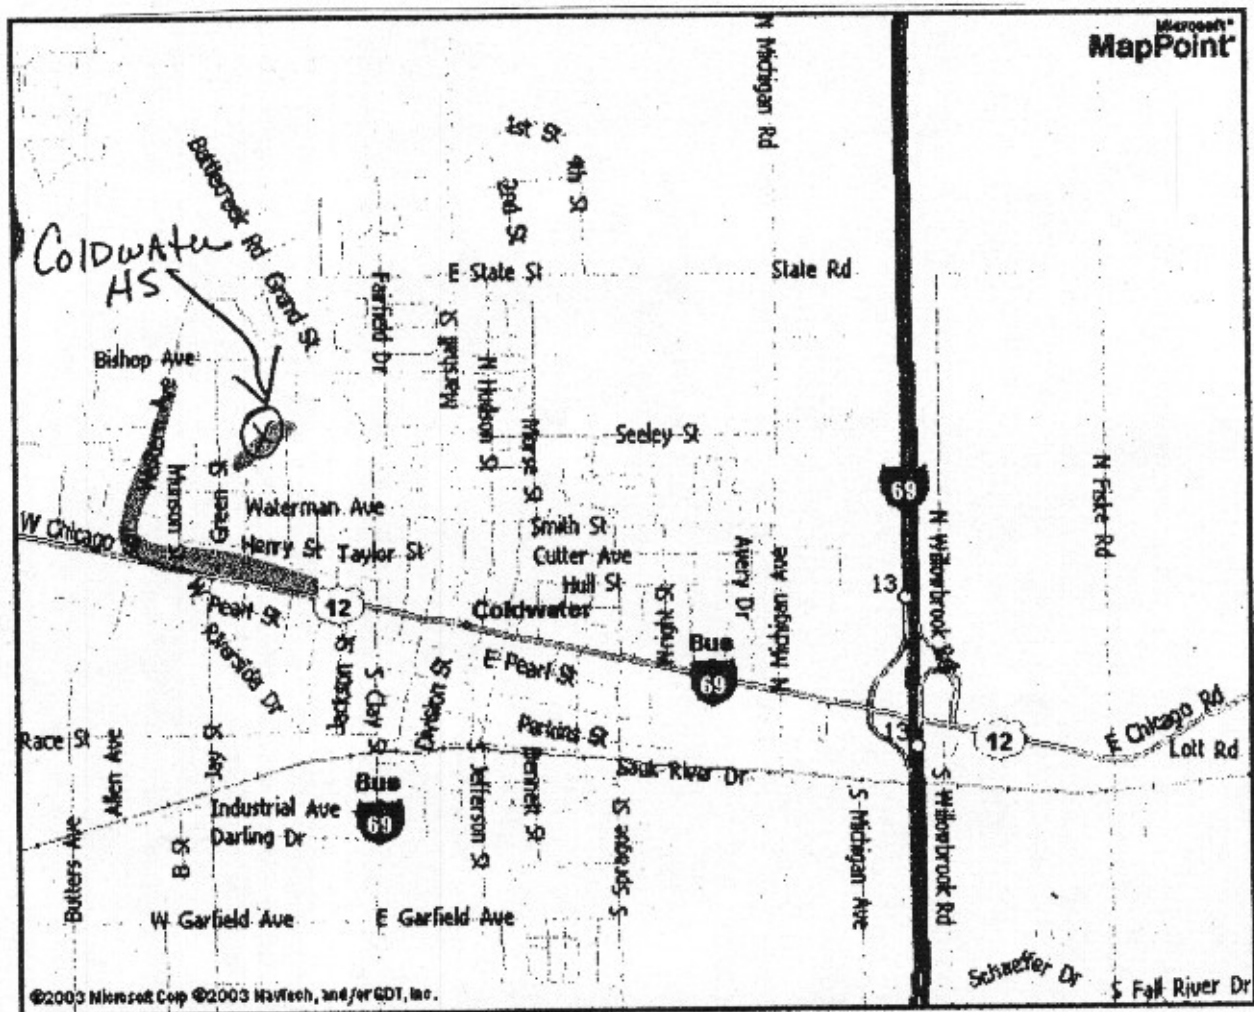

Coldwater Rocket Football

Directions to Coldwater High School:

Follow I-69 south to exit 13 (US 12)

Follow US 12 west to Western Ave

Follow Western Avenue North to Hatch

Follow Hatch Ave East to Fields

Parking is on the North and East Side of the Field

Coldwater Rocket Football and all visiting affiliates are guests of The Coldwater Public Schools. The use of all tobacco products and/or alcohol or illegal substances are not permitted. Please remember that we are all here for the kids, sportsmanship by all will create a positive experience for all.

©2003 Microsoft Corp ©2003 MapTech, and/or GDT, Inc.
Your right to use maps and routes generated on the MSN service is subject at all times to the MSN Terms of Use.
Data credits, copyright, and disclaimer.